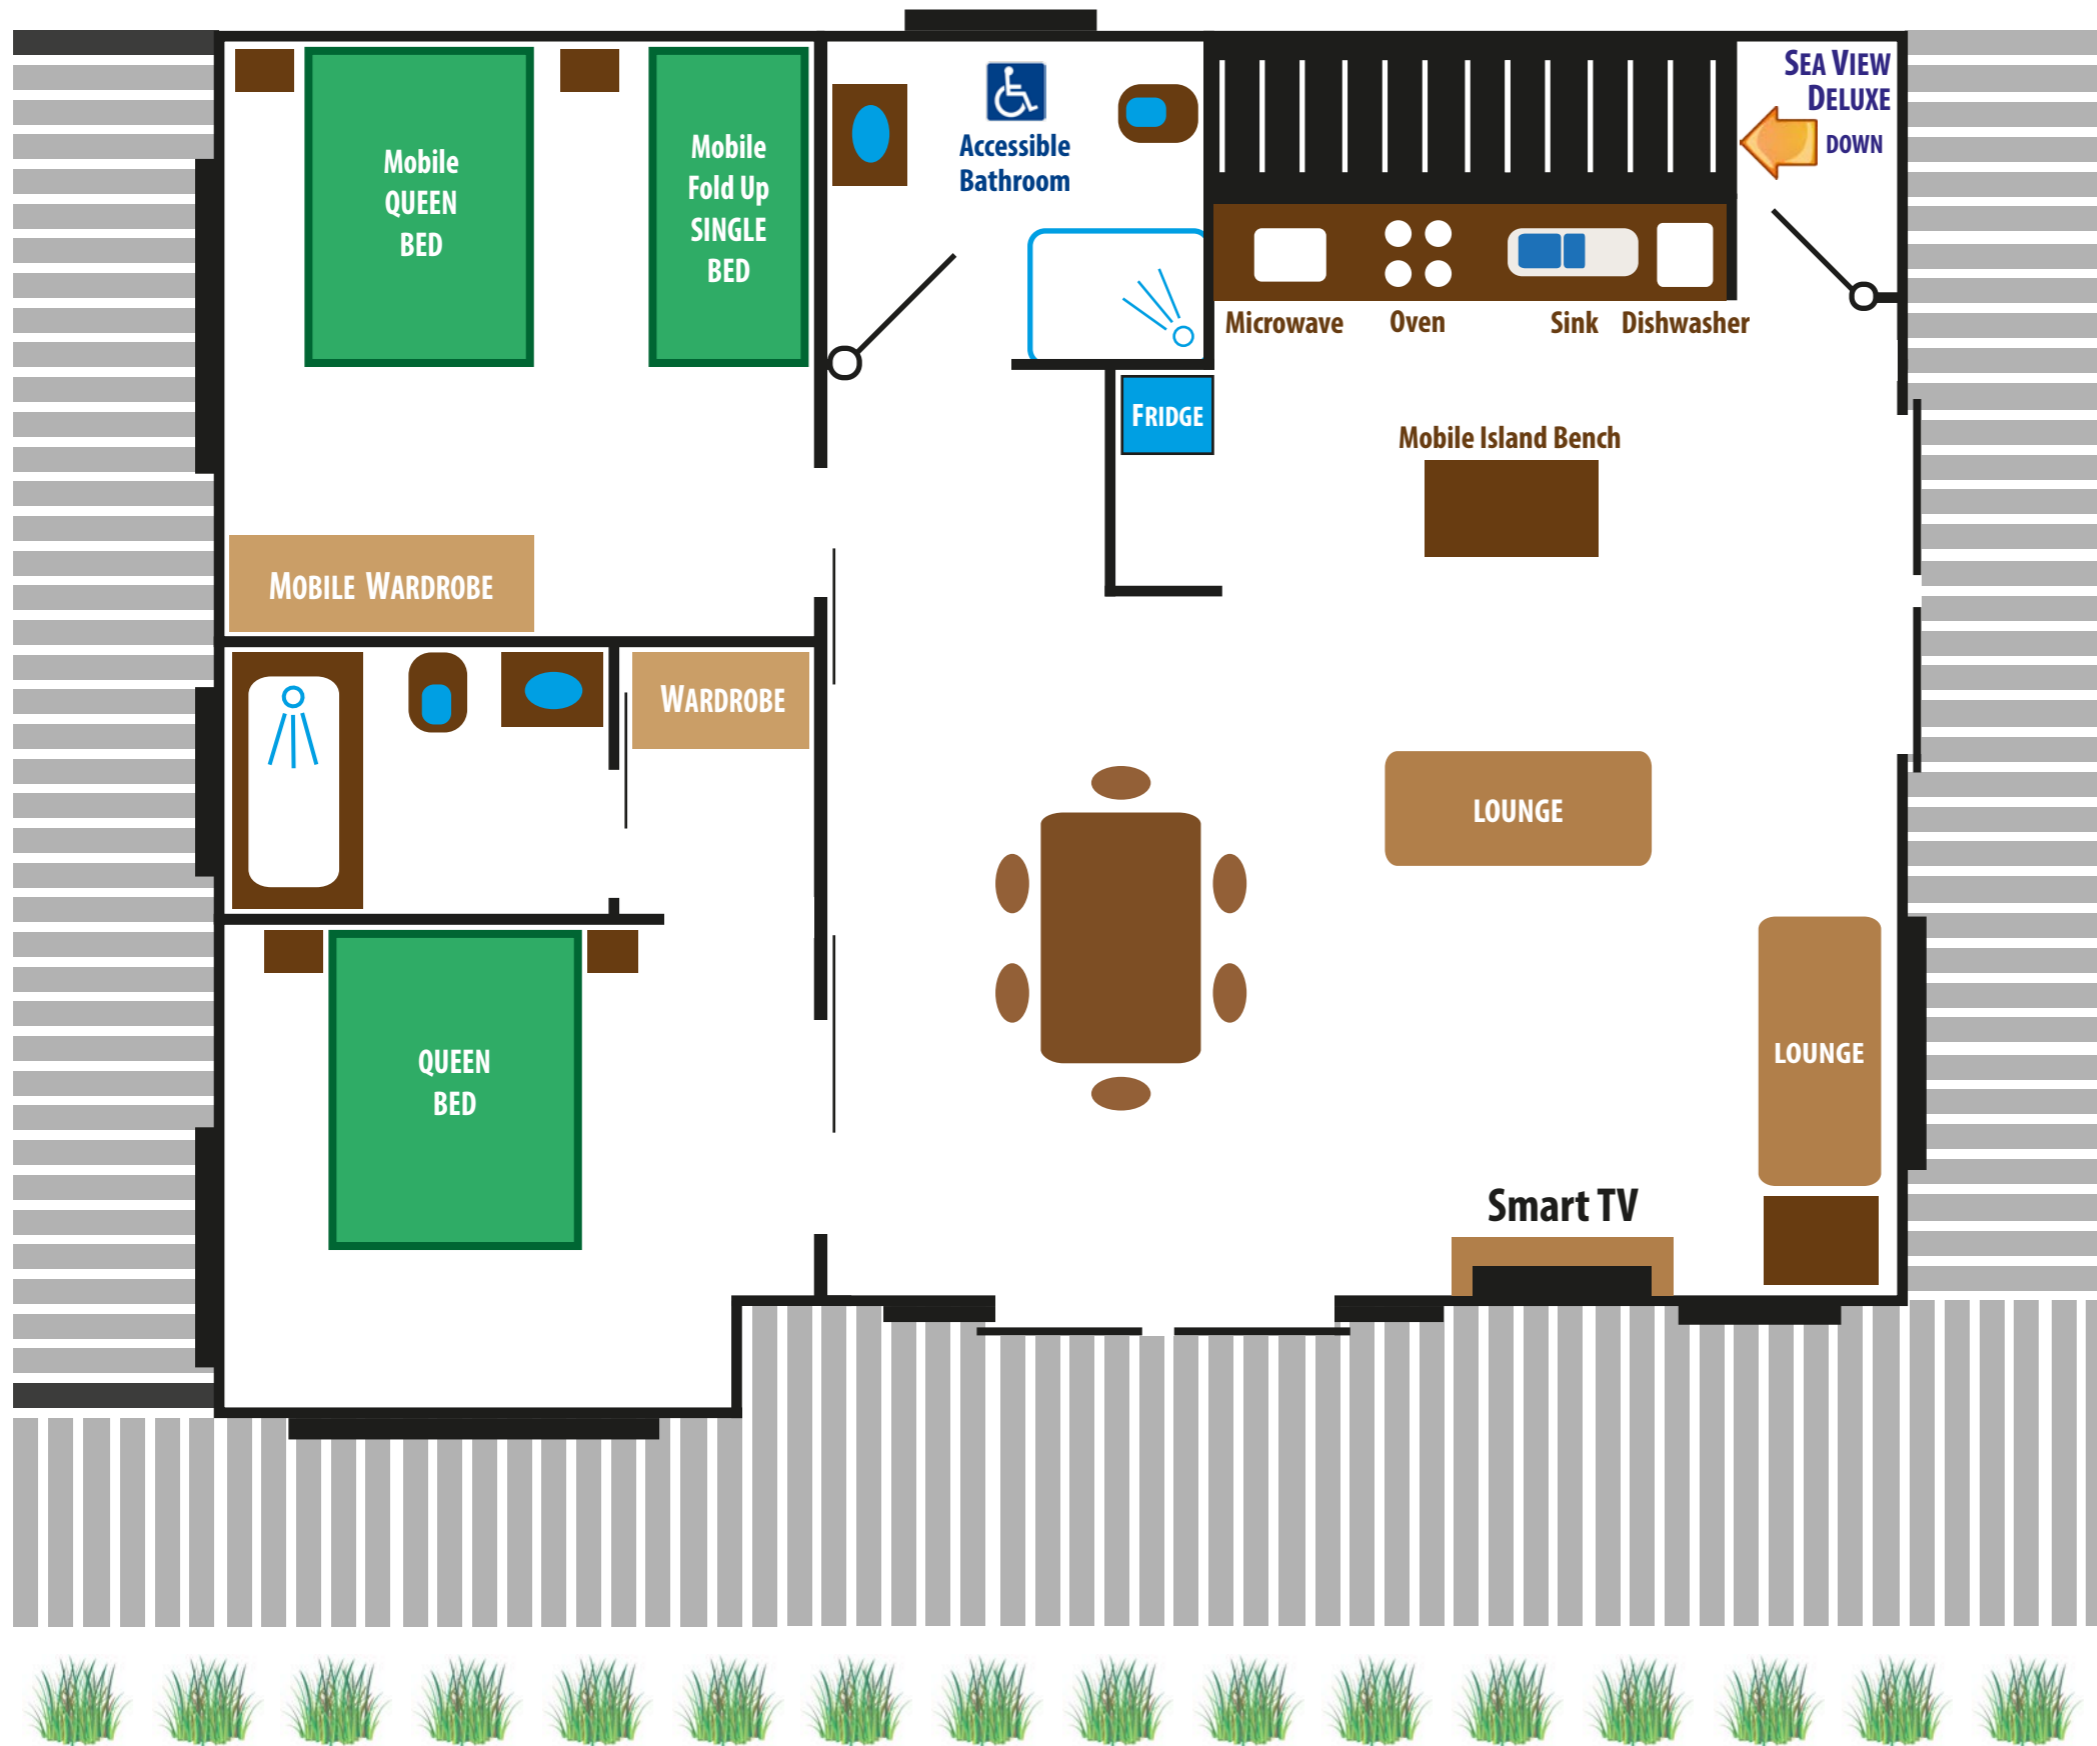

www.SunriseOnFalie.com.au/Disabled-Friendly-Accommodation

+61 (0) 417 897 715

Stay@SunriseOnFalie.com.au

Layout, Design and Fixtures great also for people with disabilities, including wheelchairs.

RAMP UP TO SKY VIEW DECK FROM CARPARK

Sunrise on Falie

SKY VIEW SUPERIOR Apartment

Lot 4 - Falie Court
American River
Kangaroo Island
South Australia 5221